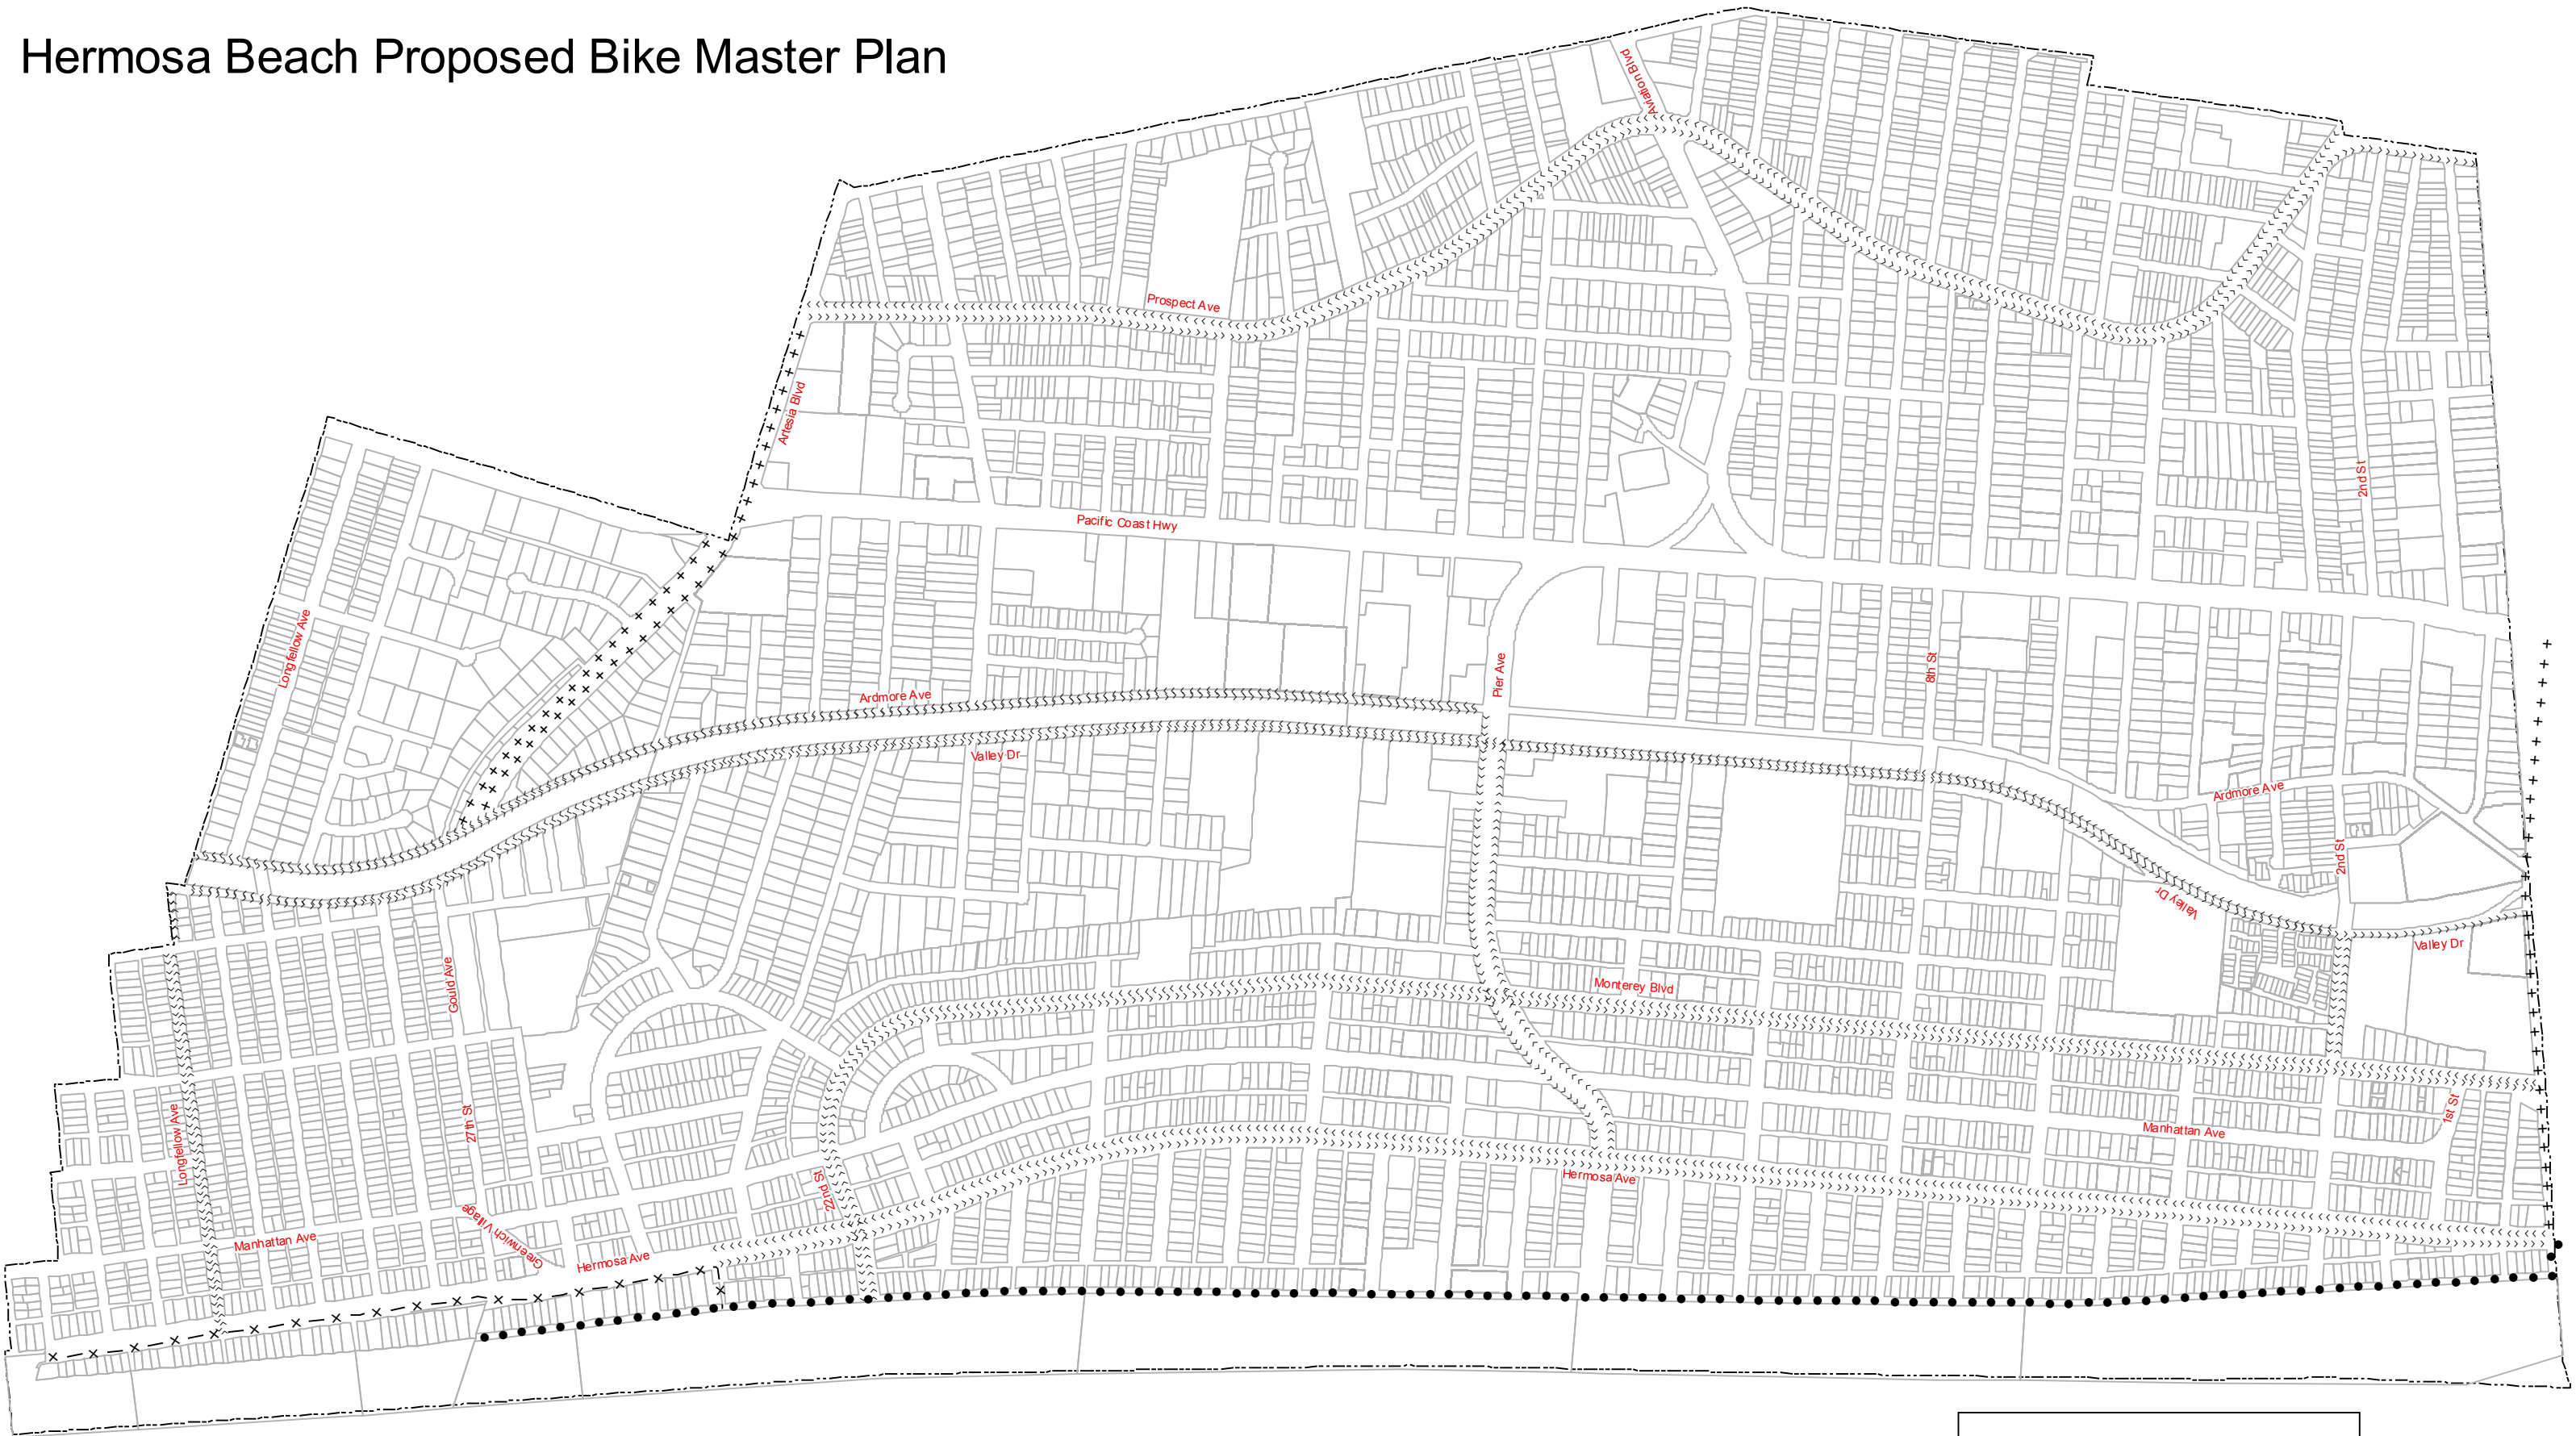

Hermosa Beach Proposed Bike Master Plan

- Existing Class I Bike Path
- × - × Existing Class II Bike Lane
- + + + Proposed Class II Bike Lane
- >>>>> Proposed Shared Roadway